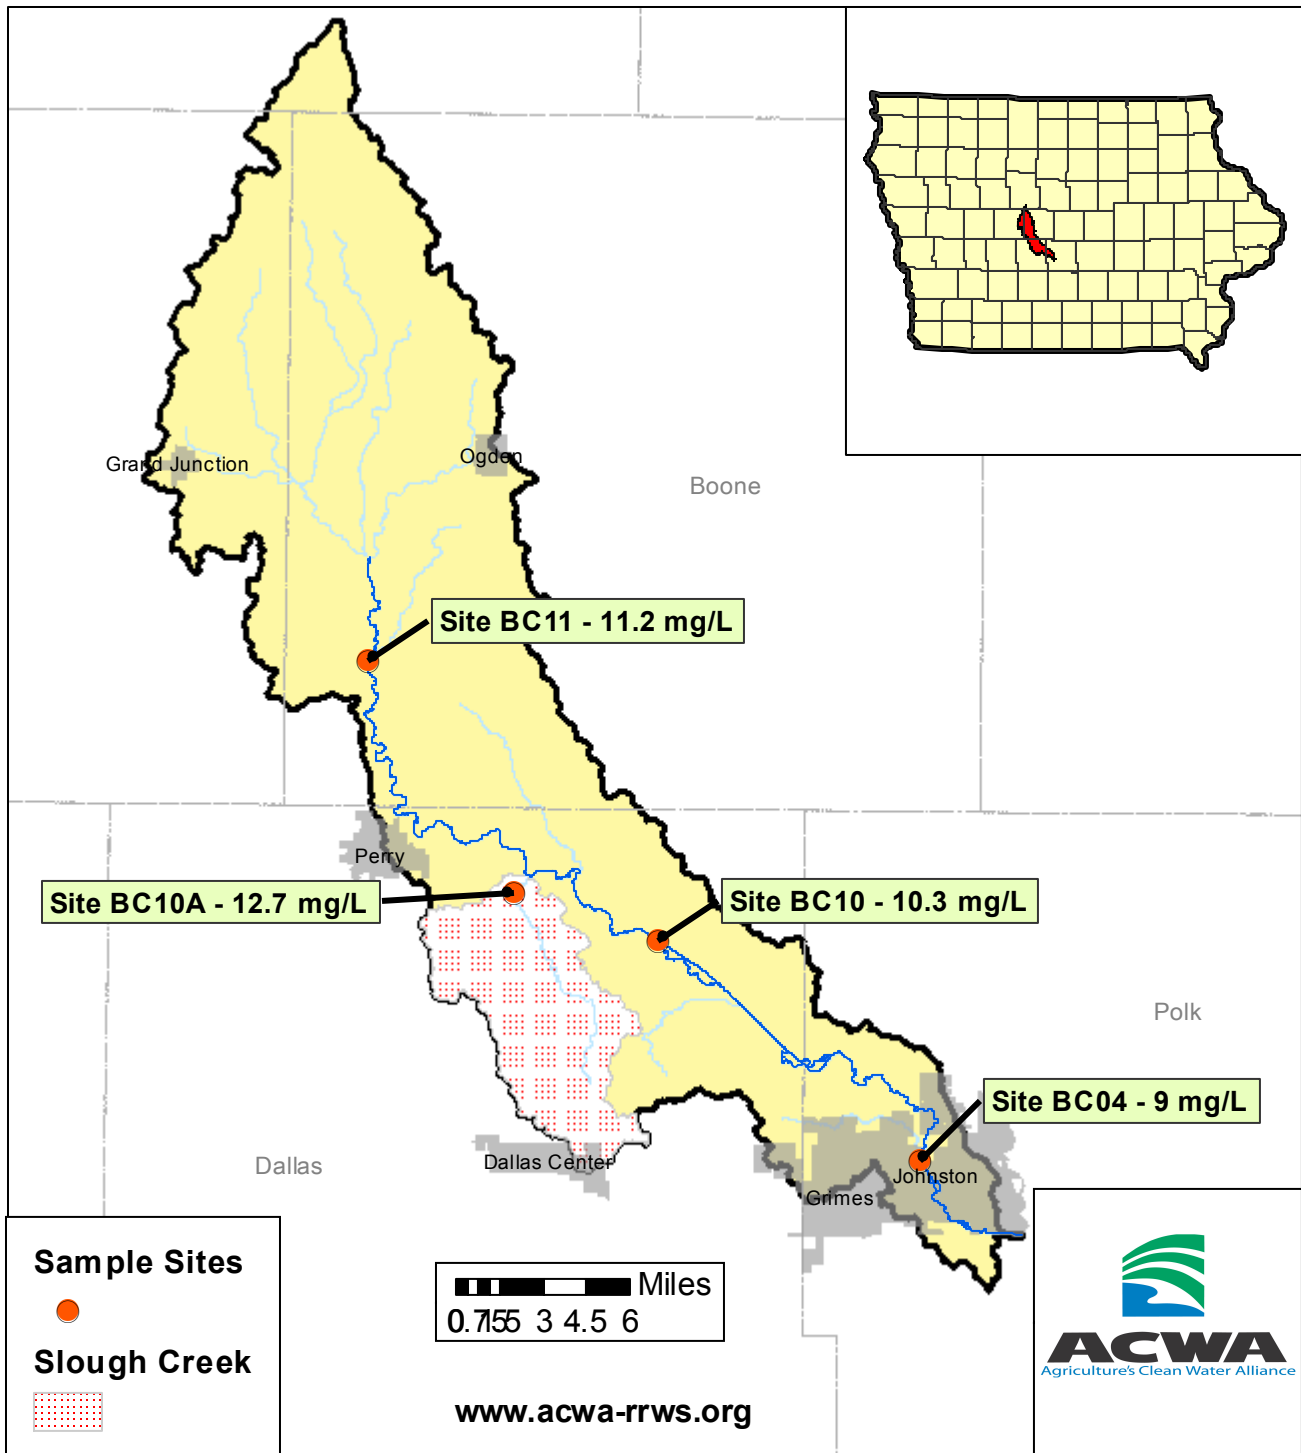

2018 Ave. Nitrate Concentrations-Beaver Creek

April - August

2018 Average Nitrate-N Concentrations

Site_Id	Stream_Name	April	May	June	July	August	Annual
BC11	Beaver Creek	11.3	13.4	14.0	11.1	6.2	11.2
BC10A	Slough Creek	13.2	17.4	17.6	13.2	2.1	12.7
BC10	Beaver Creek	10.7	12.6	13.7	10.4	4.0	10.3
BC04	Beaver Creek	10.0	10.8	11.9	9.3	2.8	9.0