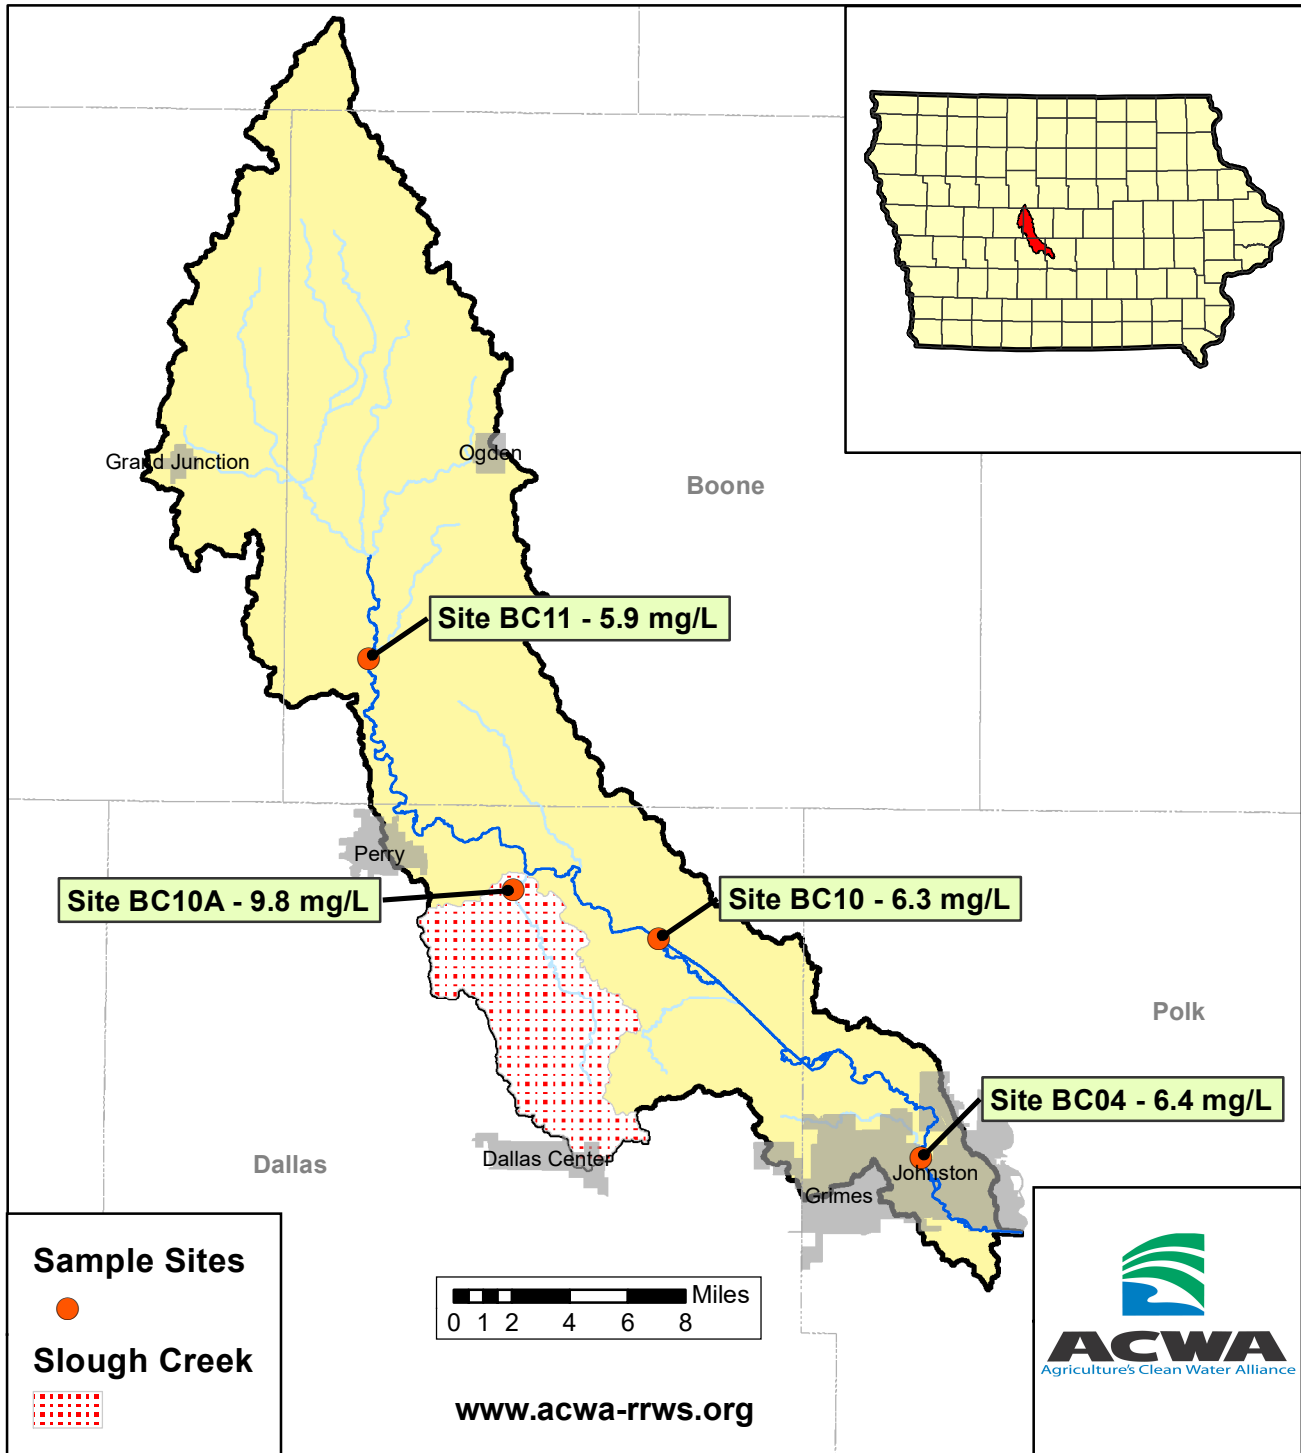

2020 Ave. Nitrate Concentrations-Beaver Creek

April - August

2020 Average Nitrate-N Concentrations

Site_Id	Stream_Name	April	May	June	July	August	Annual
BC11	Beaver Creek	7.3	9.4	10.3	2.3	0.2	5.9
BC10A	Slough Creek	11.9	13.9	15.8	7.2	0.0	9.8
BC10	Beaver Creek	7.4	9.8	10.7	2.7	0.7	6.3
BC04	Beaver Creek	6.5	8.3	9.8	3.1	4.1	6.4