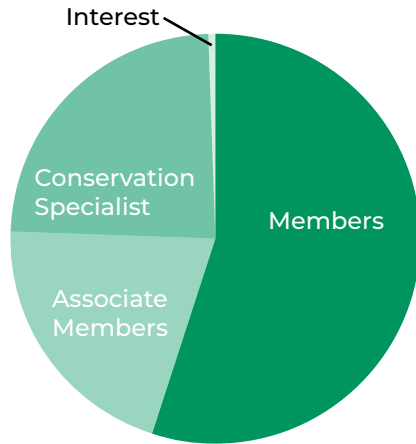

2020 FINANCES

Revenue

Members.....	$242,372
Conservation Specialist, Farm to River Partnership.....	106,000
Associate Members	90,000
Interest	1,500
Total Revenue	$439,872